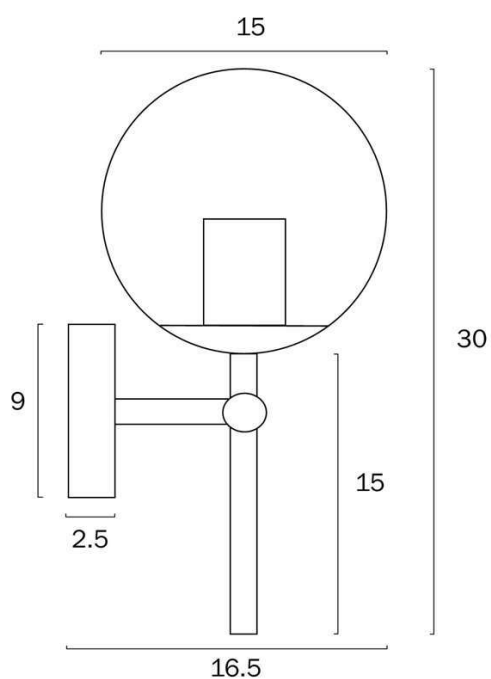

Size

Fixture Length (cm)	15.0
Fixture Height (cm)	30.0
Fixture Projection (cm)	16.5
Canopy Diameter (cm)	9.0
Canopy Projection (cm)	2.5
Glass Diameter	15.00

Specification

Voltage Input	240V
Wattage (max)	25
Globe Type	E27
Globe / Light Source qty	1
Globe / Light Source included	No

Barcode

GTIN 9329501062043

Image -dimensions

Note: Dimensions are only a guide and may vary due to manufacturing variations.