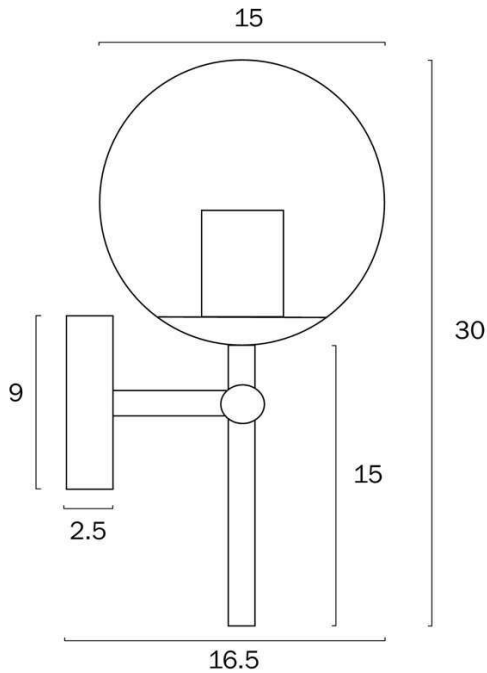

Size

Fixture Length (cm)	15.0
Fixture Height (cm)	30.0
Fixture Projection (cm)	16.5
Canopy Diameter (cm)	9.0
Canopy Projection (cm)	2.5
Glass Diameter	15.00

Specification

Voltage Input	240V
Wattage (max)	25
Globe Type	E27
Globe / Light Source qty	1

Barcode

GTIN 9329501062029

Image -dimensions

Note: Dimensions are only a guide and may vary due to manufacturing variations.