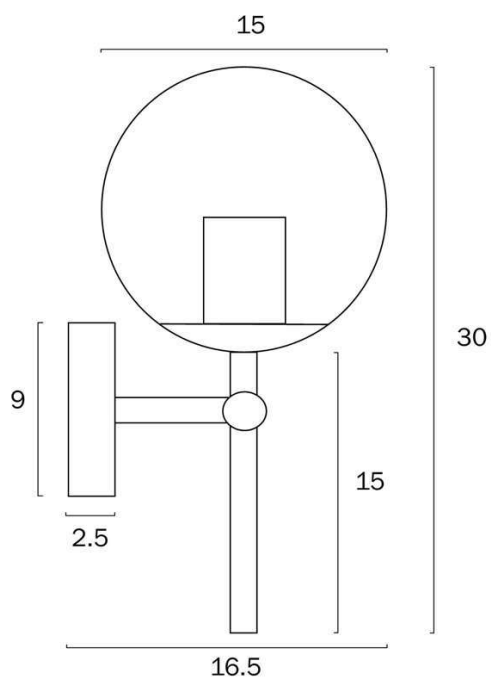

### Size

<b>Fixture Length (cm)</b>	15.0
<b>Fixture Height (cm)</b>	30.0
<b>Fixture Projection (cm)</b>	16.5
<b>Canopy Diameter (cm)</b>	9.0
<b>Canopy Projection (cm)</b>	2.5
<b>Glass Diameter</b>	15.00

### Specification

<b>Voltage Input</b>	240V
<b>Wattage (max)</b>	25
<b>Globe Type</b>	E27
<b>Globe / Light Source qty</b>	1

All representations within this document are subject to copyright. ELECTRICAL INSTALLATIONS MUST BE PERFORMED BY A QUALIFIED ELECTRICAL CONTRACTOR AND INSTALLED IN ACCORDANCE WITH AS/NZS 3000.  
NOTE : All images , descriptions and dimensions are indicative. Please check latest version of item detail on Telbix website prior to ordering or installation.

## Image -dimensions

Note: Dimensions are only a guide and may vary due to manufacturing variations.