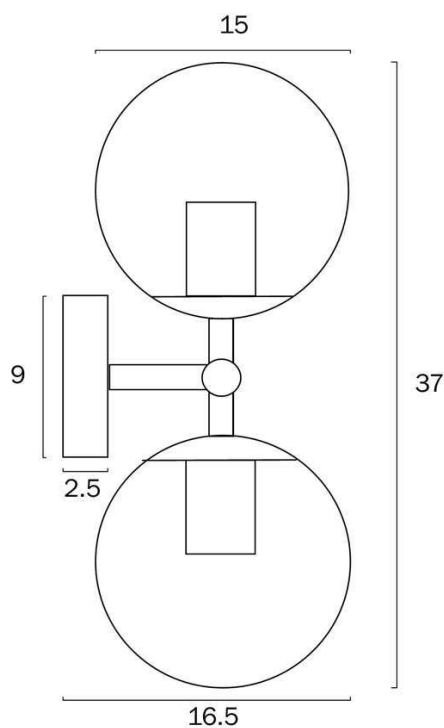

Size

Fixture Length (cm)	15.0
Fixture Height (cm)	37.0
Fixture Projection (cm)	16.5
Canopy Diameter (cm)	9.0
Canopy Projection (cm)	2.5
Glass Diameter	15.00

Specification

Voltage Input	240V
Wattage (max)	50
Wattage	25
Globe Type	E27
Globe / Light Source qty	2

Barcode

GTIN 9329501062098

Image -dimensions

Note: Dimensions are only a guide and may vary due to manufacturing variations.