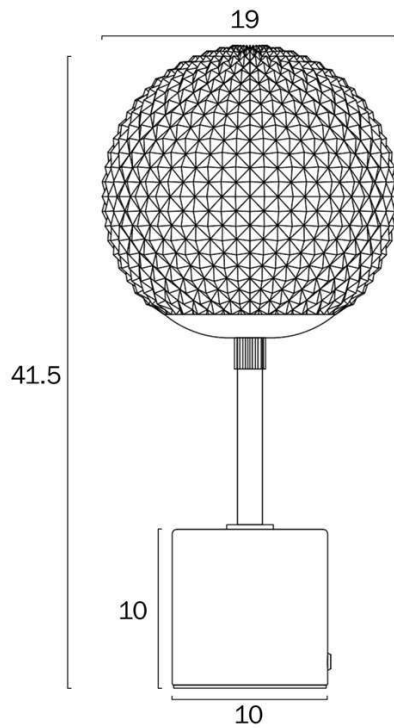

Size

Fixture Width (cm)	19.0
Fixture Height (cm)	41.5
Base Width (cm)	10.0
Base Height (cm)	10.0
Shade Diameter (cm)	19.0

Specification

Voltage Input	240V
Total Wattage (max)	25
Globe Type	E27
Globe / Light Source qty	1

Note: Dimensions are only a guide and may vary due to manufacturing variations.

ELWICK

BESPOKE
TABLE LAMP