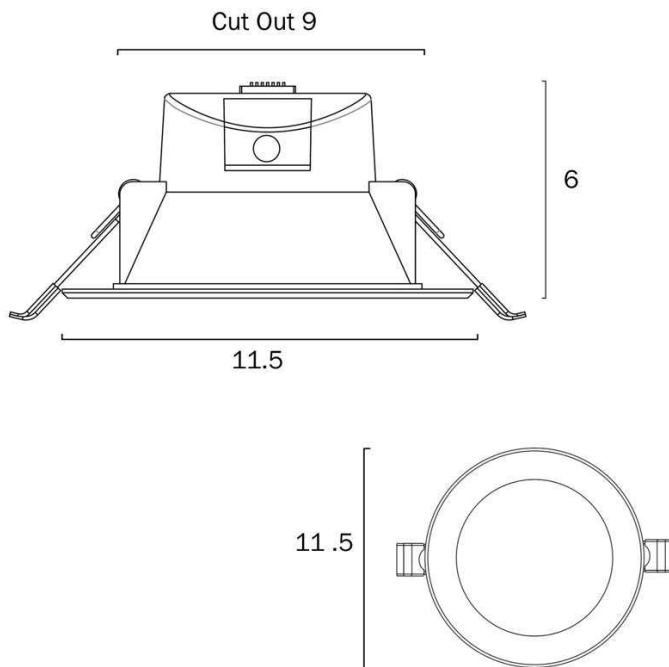

Electrical Protection	CLASS II - DOUBLE INSULATED, EARTH NOT REQUIRED
Insulation class	IC-4
IP rating	IP44
Lead and Plug	Yes
Approvals	RCM
Assembly Required	No
Box Contents	Instruction
Installation Required	Yes (by Licensed Electrician only)
Care Instructions	Do not use strong liquid cleaners, Wipe clean with a dry cloth
Replacement Warranty	*3 Years

Barcode

GTIN 9329501067918

Image -dimensions

Note: Dimensions are only a guide and may vary due to manufacturing variations.