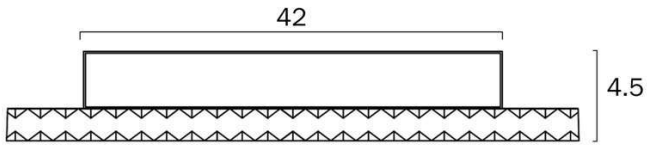

Last modification

2023-11-23

ELIE OY50-CH3C
9329501067451

Introducing the Elie LED Oyster Lamp—an epitome of decorative style. The unique faceted clear outer frame creates an alluring play of light, while the mirrored center enhances illumination throughout the room. With a selectable slide switch for warm, natural or cool light and Triac dimmability, this lamp offers versatility. Available in three sizes, Elie blends aesthetic appeal with functionality, making it a captivating addition to any space.

Overview

Family name	Elie
Categories	Oysters
Switch	Slide Switch
Usage	Indoor Lighting

Color / Material

Fixture Color	Chrome
Fixture Finish	Brushed Chrome
Fixture Material	Acrylic, Aluminium

Size

Fixture Diameter (cm)	50.0
Fixture Projection (cm)	4.5
Canopy Diameter (cm)	42.0

Specification

Voltage Input	240V
Total Wattage (max)	31
Globe Type	LED integrated SMD
Globe / Light Source included	Yes
Color Kelvin	3 CCT (3000k - 4000k - 5000k)
Electrical Protection	CLASS I - HIGH VOLTAGE, EARTH REQUIRED
IP rating	IP20
Replacement Warranty	*3 Years

All representations within this document are subject to copyright. ELECTRICAL INSTALLATIONS MUST BE PERFORMED BY A QUALIFIED ELECTRICAL CONTRACTOR AND INSTALLED IN ACCORDANCE WITH AS/NZS 3000.
NOTE : All images , descriptions and dimensions are indicative. Please check latest version of item detail on Telbix website prior to ordering or installation.

Barcode

GTIN 9329501067451

Image -dimensions

Note: Dimensions are only a guide and may vary due to manufacturing variations.