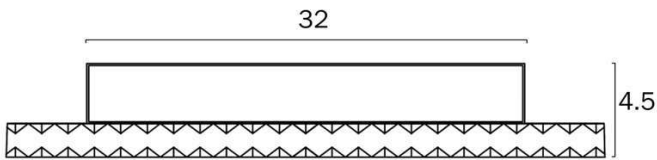

Last modification

2023-11-23

ELIE OY40-CH3C
9329501067444

Introducing the Elie LED Oyster Lamp—an epitome of decorative style. The unique faceted clear outer frame creates an alluring play of light, while the mirrored center enhances illumination throughout the room. With a selectable slide switch for warm, natural or cool light and Triac dimmability, this lamp offers versatility. Available in three sizes, Elie blends aesthetic appeal with functionality, making it a captivating addition to any space.

Overview

Family name	Elie
Categories	Oysters
Switch	Slide Switch
Usage	Indoor Lighting

Color / Material

Fixture Color	Chrome
Fixture Finish	Brushed Chrome
Fixture Material	Acrylic, Aluminium

Size

Fixture Diameter (cm)	40.0
Fixture Projection (cm)	4.5
Canopy Diameter (cm)	32.0

Specification

Voltage Input	240V
Total Wattage (max)	24
Globe Type	LED integrated SMD
Globe / Light Source included	Yes
Color Kelvin	3 CCT (3000k - 4000k - 5000k)
Dimmable	Yes
Electrical Protection	CLASS I - HIGH VOLTAGE, EARTH REQUIRED
IP rating	IP20
Approvals	RCM
Installation Required	Yes (by Licensed Electrician only)

All representations within this document are subject to copyright. ELECTRICAL INSTALLATIONS MUST BE PERFORMED BY A QUALIFIED ELECTRICAL CONTRACTOR AND INSTALLED IN ACCORDANCE WITH AS/NZS 3000.
NOTE : All images , descriptions and dimensions are indicative. Please check latest version of item detail on Telbix website prior to ordering or installation.

Care Instructions Do not use strong liquid cleaners, Wipe clean with a dry cloth
Replacement Warranty *3 Years

Barcode
GTIN 9329501067444

Image -dimensions

Note: Dimensions are only a guide and may vary due to manufacturing variations.