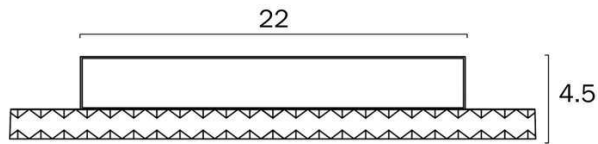

Last modification 2023-11-20

ELIE OY30-CH3C
9329501067437

Introducing the Elie LED Oyster Lamp—an epitome of decorative style. The unique faceted clear outer frame creates an alluring play of light, while the mirrored center enhances illumination throughout the room. With a selectable slide switch for warm, natural or cool light and Triac dimmability, this lamp offers versatility. Available in three sizes, Elie blends aesthetic appeal with functionality, making it a captivating addition to any space.

Overview

Family name	Elie
Categories	Oysters
Switch	Slide Switch
Usage	Indoor Lighting

Color / Material

Fixture Color	Chrome
Fixture Finish	Brushed Chrome
Fixture Material	Acrylic, Aluminium

Size

Fixture Diameter (cm)	30.0
Fixture Projection (cm)	4.5
Canopy Diameter (cm)	22.0

Specification

Voltage Input	240V
Total Wattage (max)	12
Globe Type	LED integrated SMD
Globe / Light Source included	Yes
Color Kelvin	3 CCT (3000k - 4000k - 5000k)
Dimmable	No
Electrical Protection	CLASS I - HIGH VOLTAGE, EARTH REQUIRED
IP rating	IP20
Approvals	RCM
Installation Required	Yes (by Licensed Electrician only)

All representations within this document are subject to copyright. ELECTRICAL INSTALLATIONS MUST BE PERFORMED BY A QUALIFIED ELECTRICAL CONTRACTOR AND INSTALLED IN ACCORDANCE WITH AS/NZS 3000.
NOTE : All images , descriptions and dimensions are indicative. Please check latest version of item detail on Telbix website prior to ordering or installation.

Care Instructions Do not use strong liquid cleaners, Wipe clean with a dry cloth
Replacement Warranty *3 Years

Barcode
GTIN 9329501067437

Image -dimensions

Note: Dimensions are only a guide and may vary due to manufacturing variations.