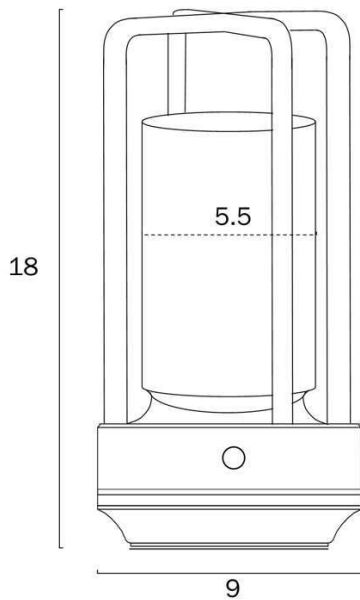

Size

Fixture Diameter (cm)	9.0
Fixture Height (cm)	18.0
Cable Length (cm)	100

Specification

Voltage Input	240V
Total Wattage (max)	3
Globe Type	LED integrated SMD
Globe / Light Source qty	1
Globe / Light Source included	Yes
Lumens	300
Color Temperature	Warm White; Natural White; Cool White

Barcode

GTIN 9329501066331

Image -dimensions

Note: Dimensions are only a guide and may vary due to manufacturing variations.