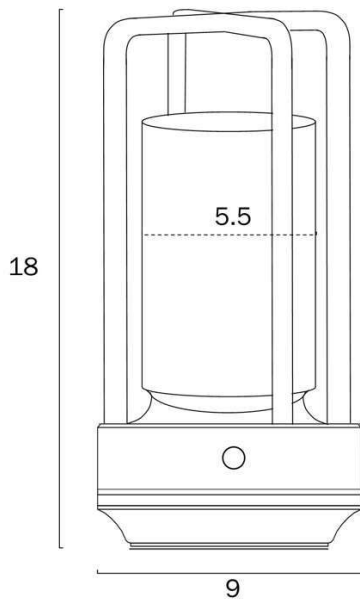

Size

Fixture Diameter (cm)	9.0
Fixture Height (cm)	18.0
Cable Length (cm)	100

Specification

Voltage Input	240V
Total Wattage (max)	3
Globe Type	LED integrated SMD
Globe / Light Source qty	1
Globe / Light Source included	Yes
Lumens	300
Color Temperature	Warm White; Natural White; Cool White

Barcode

GTIN 9329501066324

Image -dimensions

Note: Dimensions are only a guide and may vary due to manufacturing variations.