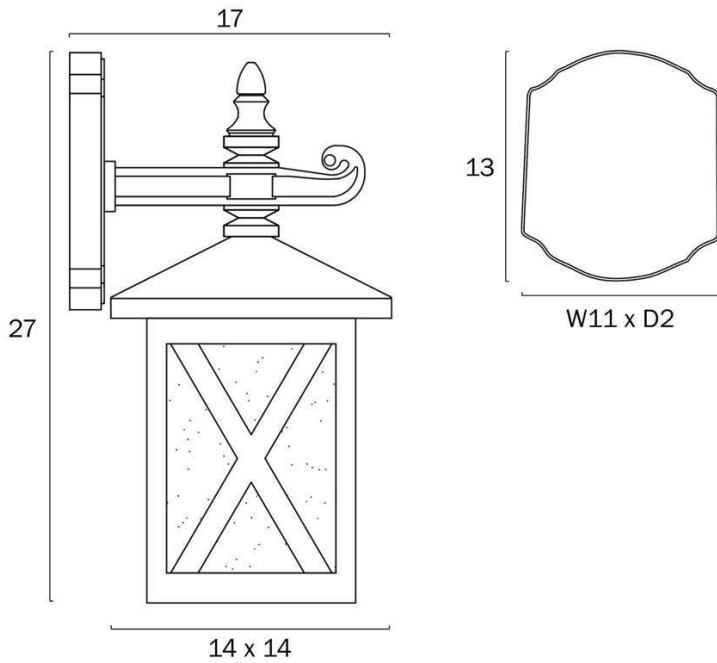

Overview

Family name	Eldon
Categories	Coach Lights
Mounting	Surface
Usage	Outdoor Lighting

Color / Material

Fixture Color	Black
Fixture Finish	Sand
Fixture Material	Aluminium, Glass

Size

Fixture Width (cm)	14.0
Fixture Height (cm)	27.0
Fixture Projection (cm)	17.0
Canopy Projection (cm)	2.0
Canopy Width (cm)	11.0
Canopy Height	13.0

Specification

Voltage Input	240V
Total Wattage (max)	25
Globe Type	E27
Globe / Light Source qty	1
Globe / Light Source included	No
Electrical Protection	CLASS I - HIGH VOLTAGE, EARTH REQUIRED
IP rating	IP43
Lead and Plug	No
Approvals	RCM

Note: Dimensions are only a guide and may vary due to manufacturing variations.