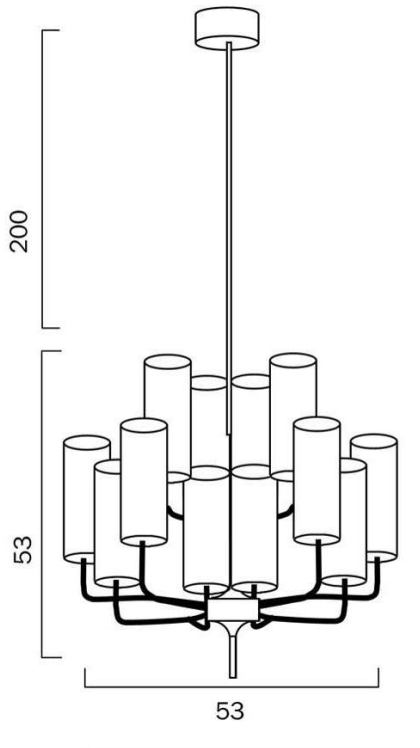

### Size

<b>Fixture Diameter (cm)</b>	72.0
<b>Fixture Height (cm)</b>	80.0

### Specification

<b>Voltage Input</b>	240V
<b>Wattage (max)</b>	300
<b>Wattage</b>	25
<b>Globe Type</b>	E14
<b>Globe / Light Source qty</b>	12
<b>Globe / Light Source included</b>	No
<b>Electrical Protection</b>	CLASS I - HIGH VOLTAGE, EARTH REQUIRED
<b>IP rating</b>	IP20
<b>Lead and Plug</b>	No
<b>Approvals</b>	RCM
<b>Box Contents</b>	Basic mounting screws,Instruction
<b>Installation Required</b>	Yes (by Licensed Electrician only)
<b>Care Instructions</b>	Do not use strong liquid cleaners,Wipe clean with a dry cloth
<b>Replacement Warranty</b>	*3 Years

Barcode

GTIN

9329501050460

Image -dimensions

DECARO