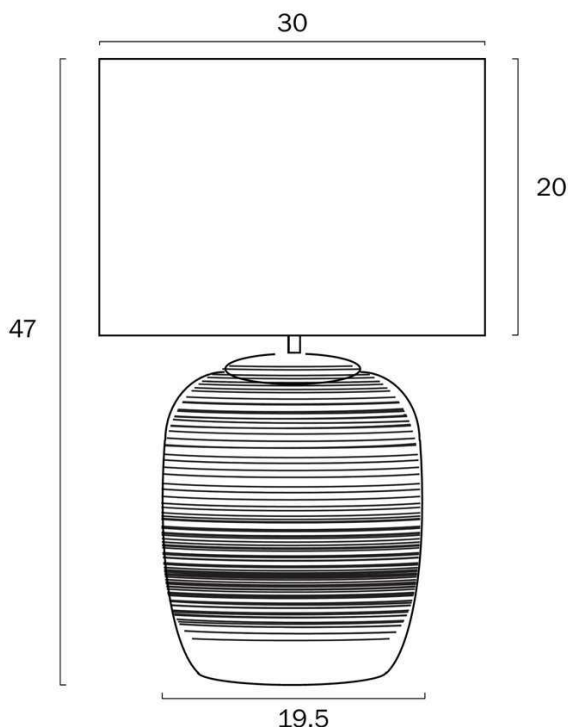

### Size

<b>Fixture Diameter (cm)</b>	30.0
------------------------------	------

All representations within this document are subject to copyright. ELECTRICAL INSTALLATIONS MUST BE PERFORMED BY A QUALIFIED ELECTRICAL CONTRACTOR AND INSTALLED IN ACCORDANCE WITH AS/NZS 3000.  
NOTE : All images , descriptions and dimensions are indicative. Please check latest version of item detail on Telbix website prior to ordering or installation.

<b>Fixture Height (cm)</b>	47.0
<b>Base Diameter (cm)</b>	19.5
<b>Base Height (cm)</b>	24.0
<b>Shade Diameter (cm)</b>	30.0
<b>Shade Height (cm)</b>	20.0
<b>Cable Length (cm)</b>	180 (30+Inline Switch+150)

## Image -dimensions

Note: Dimensions are only a guide and may vary due to manufacturing variations.