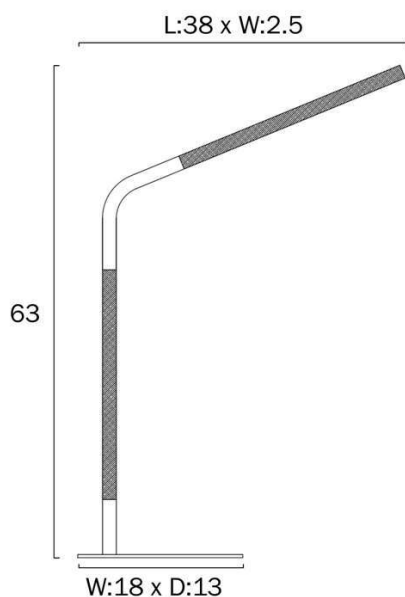

Size

Fixture Length (cm)	38.0
Fixture Width (cm)	2.5
Fixture Height (cm)	63.0
Base Length (cm)	13.0
Base Width (cm)	18.0
Height Adjustable?	Yes
Cable Length (cm)	180 (30+Inline Switch+150)

Specification

Voltage Input	240V
Total Wattage (max)	7

All representations within this document are subject to copyright. ELECTRICAL INSTALLATIONS MUST BE PERFORMED BY A QUALIFIED ELECTRICAL CONTRACTOR AND INSTALLED IN ACCORDANCE WITH AS/NZS 3000.
NOTE : All images , descriptions and dimensions are indicative. Please check latest version of item detail on Telbix website prior to ordering or installation.

Globe Type	LED integrated SMD
Globe / Light Source included	Yes
Lumens	400
Color Kelvin	3000k
Color Rendering	>80
Dimmable	No
Electrical Protection	CLASS II - DOUBLE INSULATED, EARTH NOT REQUIRED
IP rating	IP20
Lead and Plug	Yes
Approvals	RCM
Care Instructions	Do not use strong liquid cleaners, Wipe clean with a dry cloth
Replacement Warranty	*3 Years

Barcode

GTIN 9329501070901

Image -dimensions

Note: Dimensions are only a guide and may vary due to manufacturing variations.