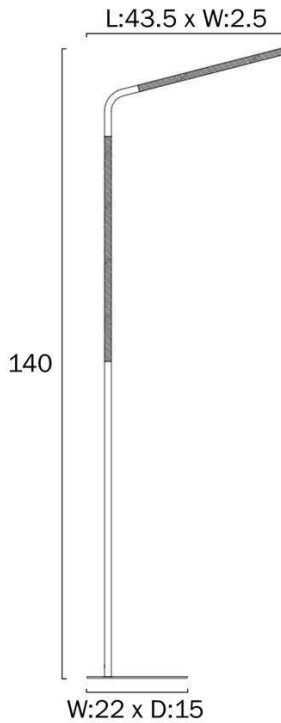

Overview

Family name	Dumas
Categories	Floor Lamps
Switch	Inline Switch
Usage	Indoor Lighting
ERAC Product Registration	GMA-509973-EA

Color / Material

Fixture Color	Black, Ash
Fixture Finish	Matte, Wood Tones
Fixture Material	Wood, Iron
Cable Material	PVC

Size

Fixture Length (cm)	43.5
Fixture Width (cm)	2.5
Fixture Height (cm)	140.0
Base Length (cm)	15.0
Base Width (cm)	22.0
Height Adjustable?	Yes
Cable Length (cm)	200 (50+Foot Switch+150)

Specification

Voltage Input	240V
Total Wattage (max)	10
Globe Type	LED integrated SMD

Barcode

GTIN 9329501070895

Image -dimensions

Note: Dimensions are only a guide and may vary due to manufacturing variations.