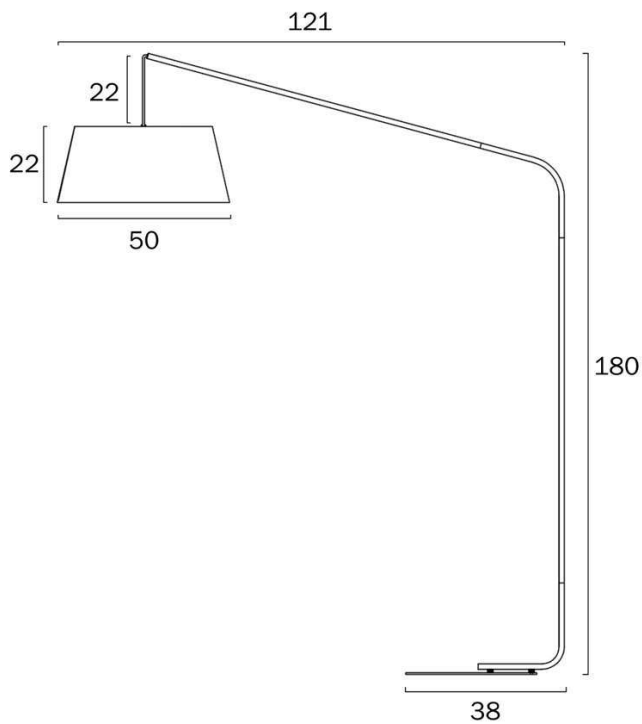

Fixture Color	White, Cream
Fixture Finish	Matte
Fixture Material	Iron, Fabric
Shade Color	Cream, Gold
Shade Material	Fabric, Plastic
Cable Color	Black
Cable Material	PVC

Size

Fixture Length (cm)	121.0
Fixture Width (cm)	50.0
Fixture Height (cm)	180.0
Base Width (cm)	38.0
Shade Top (cm)	40.0
Shade Bottom (cm)	50.0
Shade Height (cm)	22.0
Cable Length (cm)	200 (50+Foot Switch+150)

Specification

Voltage Input	240V
Total Wattage (max)	25
Globe Type	E27
Globe / Light Source qty	1
Globe / Light Source included	No
Dimmable	Globe Dependant

All representations within this document are subject to copyright. ELECTRICAL INSTALLATIONS MUST BE PERFORMED BY A QUALIFIED ELECTRICAL CONTRACTOR AND INSTALLED IN ACCORDANCE WITH AS/NZS 3000.
NOTE : All images , descriptions and dimensions are indicative. Please check latest version of item detail on Telbix website prior to ordering or installation.

Note: Dimensions are only a guide and may vary due to manufacturing variations.