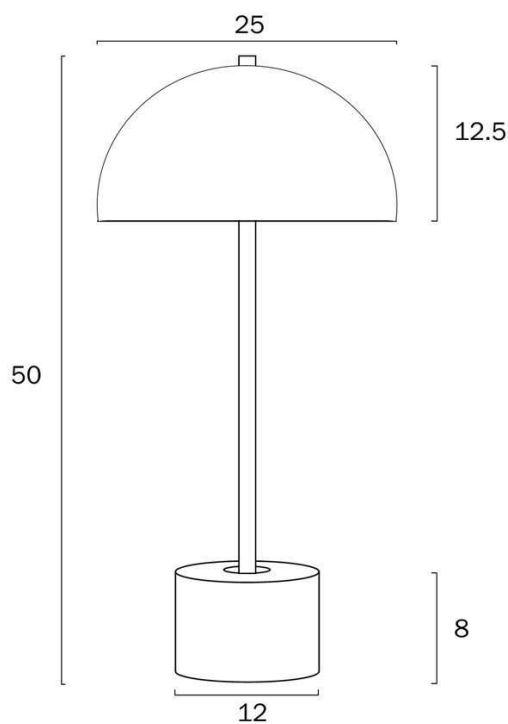

Overview

Family name	Domez
Categories	Table Lamps
Shade Shape	Dome
Switch	Inline Switch
Usage	Indoor Lighting
ERAC Product Registration	SAA-210304-EA

Color / Material

Fixture Color	Bronze,White Terrazzo
Fixture Material	Iron,Terrazzo
Shade Color	Bronze
Shade Material	Iron
Base Color	Bronze,White Terrazzo
Cable Color	Black
Cable Material	PVC

Size

Fixture Diameter (cm)	25.0
Fixture Height (cm)	50.0
Base Diameter (cm)	12.0
Base Height (cm)	12.5
Shade Diameter (cm)	25.0
Cable Length (cm)	200 (50+Inline Switch+150)

Specification

Voltage Input	240V
Wattage (max)	50
Wattage	25
Globe Type	E27
Globe / Light Source qty	2
Globe / Light Source included	No
Dimmable	Globe Dependant
Electrical Protection	CLASS II - DOUBLE INSULATED, EARTH NOT REQUIRED
IP rating	IP20
Lead and Plug	Yes
Approvals	RCM
Assembly Required	No
Box Contents	Instruction
Care Instructions	Do not use strong liquid cleaners,Wipe clean with a dry cloth
Replacement Warranty	*3 Years

Barcode

GTIN 9329501064535

Image -dimensions

Note: Dimensions are only a guide and may vary due to manufacturing variations.