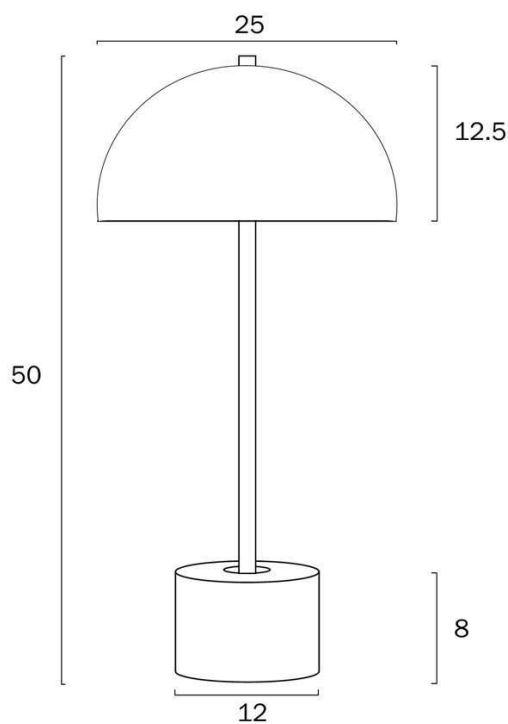

### Size

<b>Fixture Diameter (cm)</b>	25.0
<b>Fixture Height (cm)</b>	50.0
<b>Base Diameter (cm)</b>	12.0
<b>Shade Diameter (cm)</b>	25.0
<b>Shade Height (cm)</b>	12.5
<b>Cable Length (cm)</b>	200 (50+Inline Switch+150)

## Image -dimensions

Note: Dimensions are only a guide and may vary due to manufacturing variations.