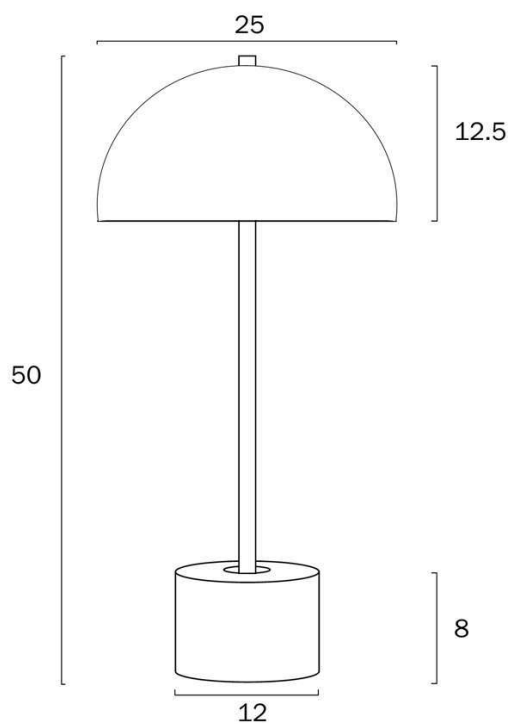

Size

Fixture Diameter (cm)	25.0
Fixture Height (cm)	50.0
Base Diameter (cm)	12.0
Shade Diameter (cm)	25.0
Shade Height (cm)	12.5
Cable Length (cm)	200 (50+Inline Switch+150)

Specification

Voltage Input	240V
Wattage (max)	50
Wattage	25
Globe Type	E27
Globe / Light Source qty	2
Globe / Light Source included	No
Dimmable	Globe Dependant
Electrical Protection	CLASS II - DOUBLE INSULATED, EARTH NOT REQUIRED
IP rating	IP20
Lead and Plug	Yes
Approvals	RCM
Assembly Required	No
Box Contents	Instruction
Care Instructions	Do not use strong liquid cleaners,Wipe clean with a dry cloth
Replacement Warranty	*3 Years

Barcode

GTIN 9329501064399

Image -dimensions

Note: Dimensions are only a guide and may vary due to manufacturing variations.