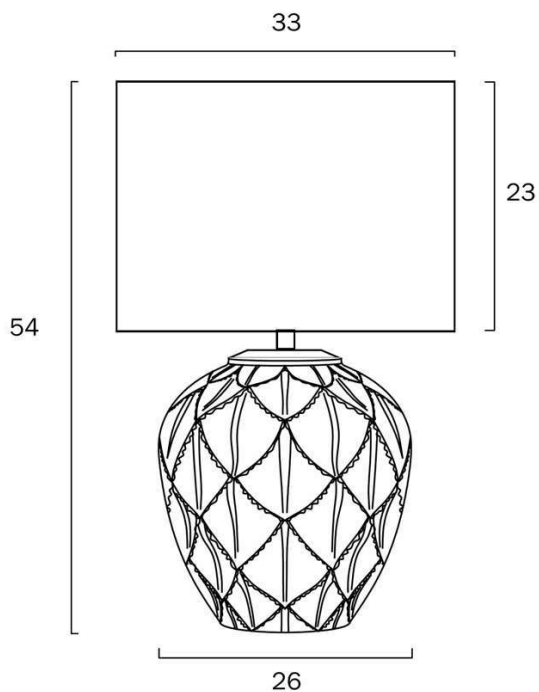

## Overview

<b>Family name</b>	Diaz
<b>Categories</b>	Table Lamps
<b>This item includes</b>	Shade
<b>Shade Shape</b>	Drum
<b>Switch</b>	Inline Switch
<b>Usage</b>	Indoor Lighting
<b>ERAC Product Registration</b>	E2021050423

## Size

Fixture Diameter (cm)	33.0
Fixture Height (cm)	54.0
Base Diameter (cm)	26.0
Shade Diameter (cm)	33.0
Shade Height (cm)	23.0
Cable Length (cm)	180 (30+Inline Switch+150)

## Image -dimensions

Note: Dimensions are only a guide and may vary due to manufacturing variations.