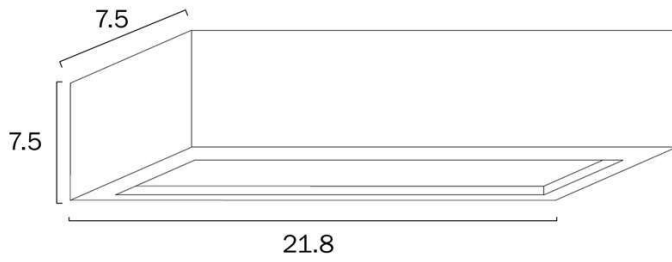

Last modification 2024-02-15

DESOTA WB-WH
9329501068748

Overview

Family name	Desota
Categories	Wall Lights
Mounting	Surface
Usage	Indoor Lighting

Color / Material

Fixture Color	White
Fixture Finish	Sand
Fixture Material	Gypsum

Size

Fixture Width (cm)	21.8
Fixture Height (cm)	7.5
Fixture Projection (cm)	7.5

Specification

Voltage Input	240V
Total Wattage (max)	9
Globe Type	G9
Globe / Light Source qty	1
Globe / Light Source included	No
Dimmable	Globe Dependant
Electrical Protection	CLASS I - HIGH VOLTAGE, EARTH REQUIRED
IP rating	IP20
Lead and Plug	No
Approvals	RCM
Assembly Required	No
Installation Required	Yes (by Licensed Electrician only)
Care Instructions	Do not use strong liquid cleaners, Wipe clean with a dry cloth
Replacement Warranty	*3 Years

Barcode

GTIN 9329501068748

Image -dimensions

Note: Dimensions are only a guide and may vary due to manufacturing variations.