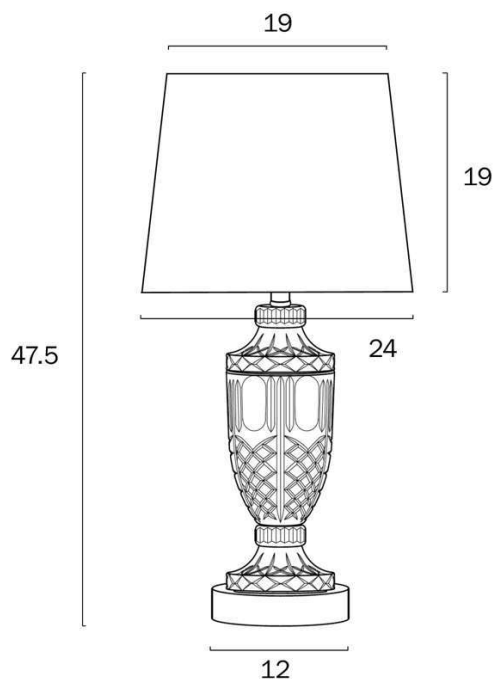

Wattage (max)	25
Globe Type	E27
Globe / Light Source qty	1
Globe / Light Source included	No
Electrical Protection	CLASS II - DOUBLE INSULATED, EARTH NOT REQUIRED
IP rating	IP20
Lead and Plug	Yes
Approvals	RCM
Assembly Required	Yes
Box Contents	Instruction
Care Instructions	Do not use strong liquid cleaners,Wipe clean with a dry cloth
Replacement Warranty	*3 Years

Barcode

GTIN 9329501064368

Image -dimensions

Note: Dimensions are only a guide and may vary due to manufacturing variations.