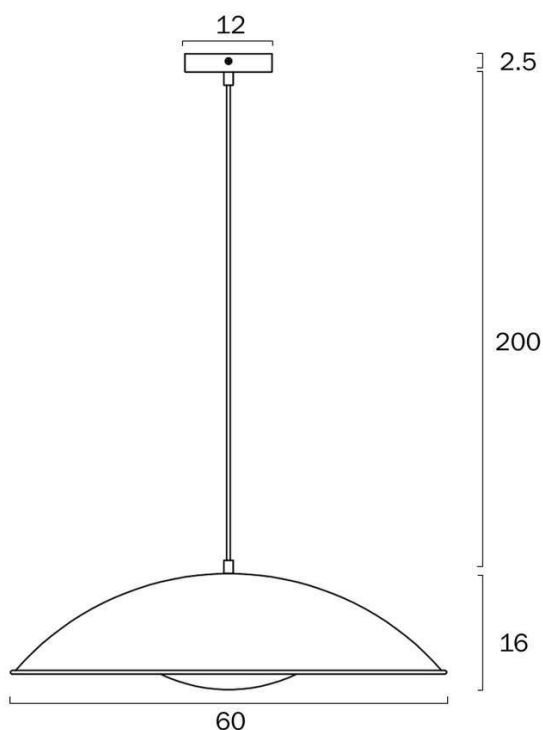

Dimmable	Globe Dependant
Electrical Protection	CLASS I - HIGH VOLTAGE, EARTH REQUIRED
IP rating	IP20
Lead and Plug	No
Approvals	RCM
Assembly Required	No
Installation Required	Yes (by Licensed Electrician only)
Care Instructions	Do not use strong liquid cleaners, Wipe clean with a dry cloth
Replacement Warranty	*3 Years

Barcode

GTIN 9329501069998

Image -dimensions

Note: Dimensions are only a guide and may vary due to manufacturing variations.