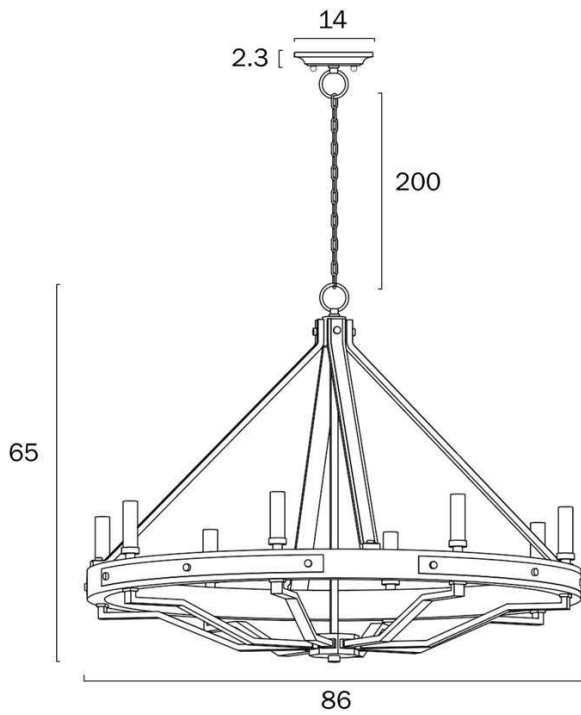

Overview

Family name	Darien
Categories	Pendants
Suspension Type	Chain
Usage	Indoor Lighting

Color / Material

Fixture Color	Ash, Black Matt
Fixture Finish	Wood Tones
Fixture Material	Wood, Iron

Size

Fixture Diameter (cm)	86.0
Fixture Height (cm)	65.0
Canopy Diameter (cm)	14.0
Suspension Length (cm)	200.0

Specification

Voltage Input	240V
Total Wattage (max)	200
Wattage	25
Globe Type	E14
Globe / Light Source qty	8
Globe / Light Source included	No
Electrical Protection	CLASS I - HIGH VOLTAGE, EARTH REQUIRED
IP rating	IP20
Approvals	RCM

Note: Dimensions are only a guide and may vary due to manufacturing variations.