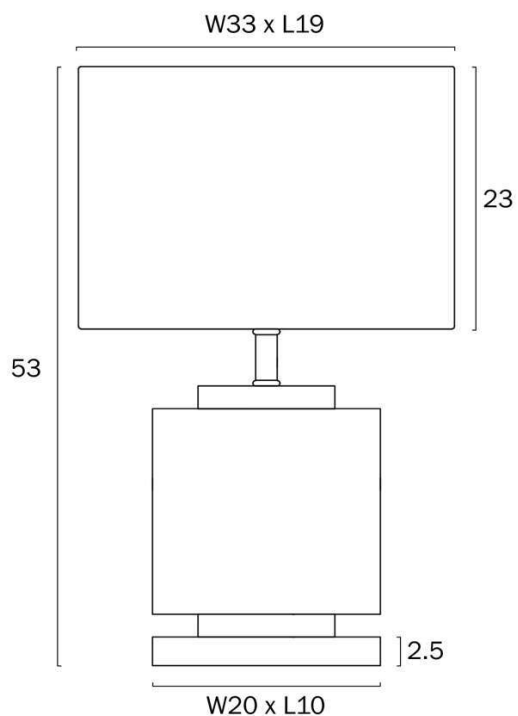

Size

Fixture Length (cm)	19.0
Fixture Width (cm)	33.0
Fixture Height (cm)	53.0
Base Length (cm)	10.0
Base Width (cm)	20.0
Base Height (cm)	2.5
Shade Height (cm)	23.0
Cable Length (cm)	180 (30+Inline Switch+150)

Specification

Total Wattage (max)	25
Globe Type	E27
Globe / Light Source qty	1
Globe / Light Source included	No

All representations within this document are subject to copyright. ELECTRICAL INSTALLATIONS MUST BE PERFORMED BY A QUALIFIED ELECTRICAL CONTRACTOR AND INSTALLED IN ACCORDANCE WITH AS/NZS 3000.
NOTE : All images , descriptions and dimensions are indicative. Please check latest version of item detail on Telbix website prior to ordering or installation.

Barcode

GTIN 9329501072523

Image -dimensions

Note: Dimensions are only a guide and may vary due to manufacturing variations.