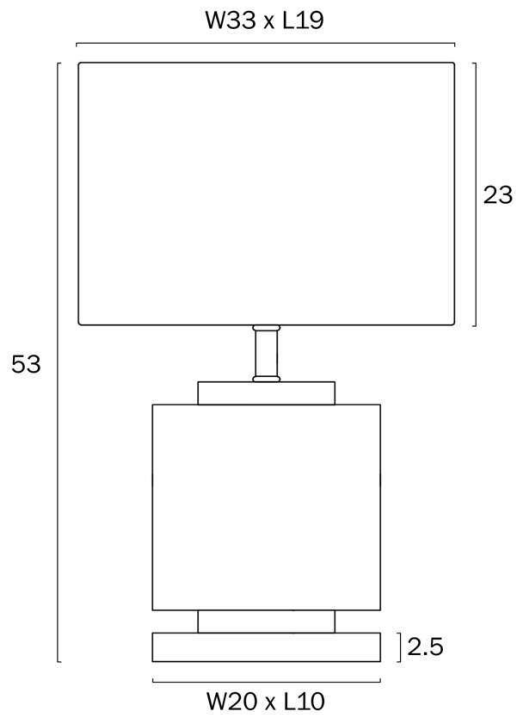

Size

Fixture Length (cm)	19.0
Fixture Width (cm)	33.0
Fixture Height (cm)	53.0
Base Length (cm)	10.0
Base Width (cm)	20.0
Base Height (cm)	2.5
Shade Height (cm)	23.0
Cable Length (cm)	180 (30+Inline Switch+150)

Specification

Total Wattage (max)	25
Globe Type	E27
Globe / Light Source qty	1
Globe / Light Source included	No

All representations within this document are subject to copyright. ELECTRICAL INSTALLATIONS MUST BE PERFORMED BY A QUALIFIED ELECTRICAL CONTRACTOR AND INSTALLED IN ACCORDANCE WITH AS/NZS 3000.
NOTE : All images , descriptions and dimensions are indicative. Please check latest version of item detail on Telbix website prior to ordering or installation.

Barcode

GTIN 9329501072530

Image -dimensions

Note: Dimensions are only a guide and may vary due to manufacturing variations.