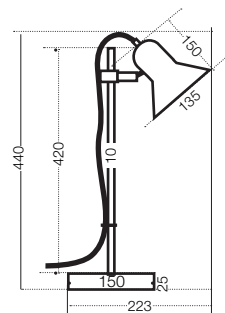

Corelli

Specifications

| | |
|--------------|--------------|
| Type | Table Lamp |
| Light Source | 6w GU10 |
| Globe | Not included |
| Warranty | 1 year* |

Measurements

Colours

Antique brass

Dark Grey/AB

Nickel