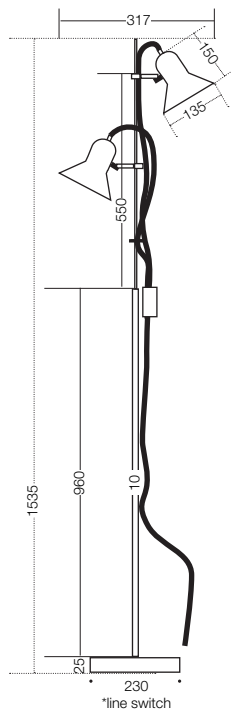

Corelli

Specifications

Type	Floor Lamp
Light Source	2x6w GU10
Globe	Not included
Warranty	1 year*

Colours

Antique brass

Dark Grey/AB

Nickel

White/AB

Measurements

Codes

Corelli FL2-AB

Corelli FL2-DGY

Corelli FL2-NK

Corelli FL2-WHAB

Product Approvals