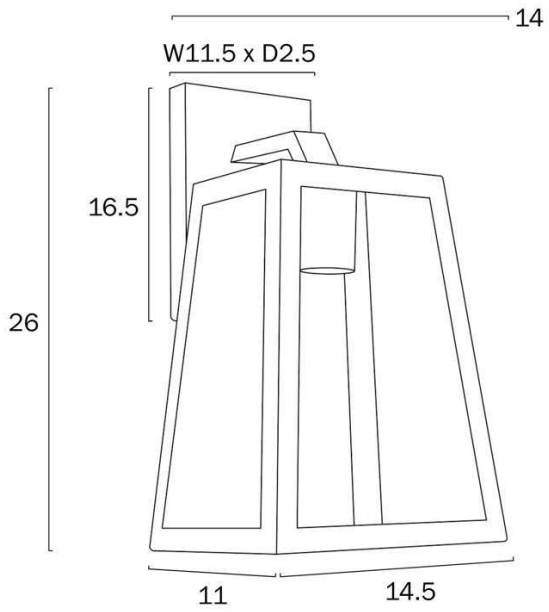

Size

Fixture Width (cm)	14.5
Fixture Height (cm)	26.0
Fixture Projection (cm)	14.0

Specification

Voltage Input	240V
Total Wattage (max)	25
Globe Type	E27
Globe / Light Source qty	1
Electrical Protection	CLASS I - HIGH VOLTAGE, EARTH REQUIRED
IP rating	IP43
Lead and Plug	No
Approvals	RCM
Installation Required	Yes (by Licensed Electrician only)
Care Instructions	Do not use strong liquid cleaners, Wipe clean with a dry cloth
Replacement Warranty	*3 Years

Barcode

GTIN	9329501066195
-------------	---------------

Image -dimensions

Note: Dimensions are only a guide and may vary due to manufacturing variations.