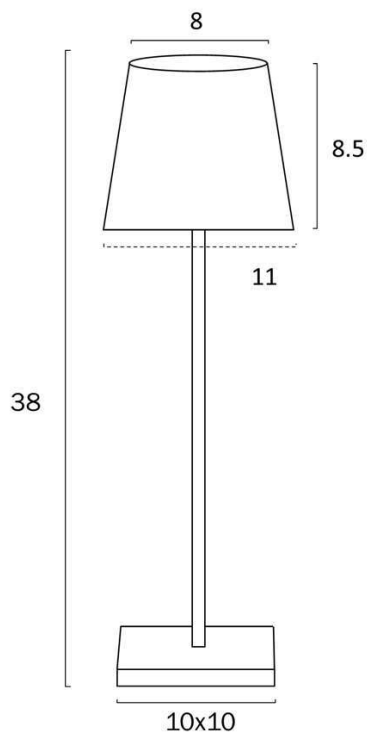

Lumens	300
Color Temperature	Warm White
Color Kelvin	3000k
Battery Capacity (mA)	2x2000 (6-9 hour capacity)
Dimmable	Touch
Electrical Protection	CLASS III
IP rating	IP54
USB Port	Yes
Approvals	RCM
Assembly Required	No
Box Contents	Instruction
Care Instructions	Do not use strong liquid cleaners, Wipe clean with a dry cloth
Replacement Warranty	*2 Years

Barcode

GTIN 9329501067826

Image -dimensions

Note: Dimensions are only a guide and may vary due to manufacturing variations.