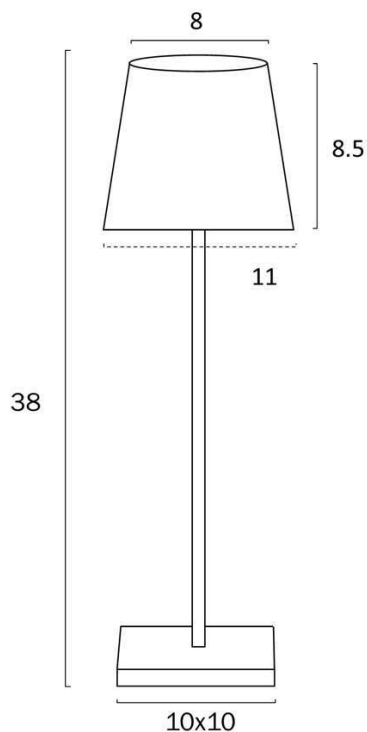

### Size

<b>Fixture Diameter (cm)</b>	11.0
<b>Fixture Height (cm)</b>	38.0
<b>Cable Length (cm)</b>	150

## Image -dimensions

Note: Dimensions are only a guide and may vary due to manufacturing variations.