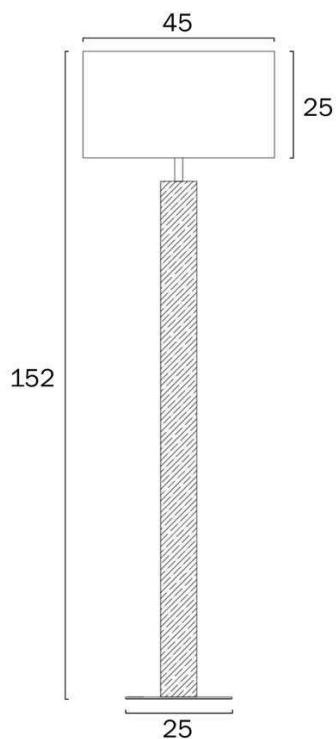

Size

Fixture Diameter (cm)	45.0
Fixture Width (cm)	45.0
Fixture Height (cm)	152.0
Base Diameter (cm)	25.0
Shade Diameter (cm)	45.0
Shade Height (cm)	25.0
Height Adjustable?	No
Cable Length (cm)	200 (50+Foot Switch+150)

Specification

Voltage Input	240V
Total Wattage (max)	25
Globe Type	E27
Globe / Light Source qty	1

All representations within this document are subject to copyright. ELECTRICAL INSTALLATIONS MUST BE PERFORMED BY A QUALIFIED ELECTRICAL CONTRACTOR AND INSTALLED IN ACCORDANCE WITH AS/NZS 3000.
NOTE : All images , descriptions and dimensions are indicative. Please check latest version of item detail on Telbix website prior to ordering or installation.

Barcode

GTIN 9329501070864

Image -dimensions

Note: Dimensions are only a guide and may vary due to manufacturing variations.