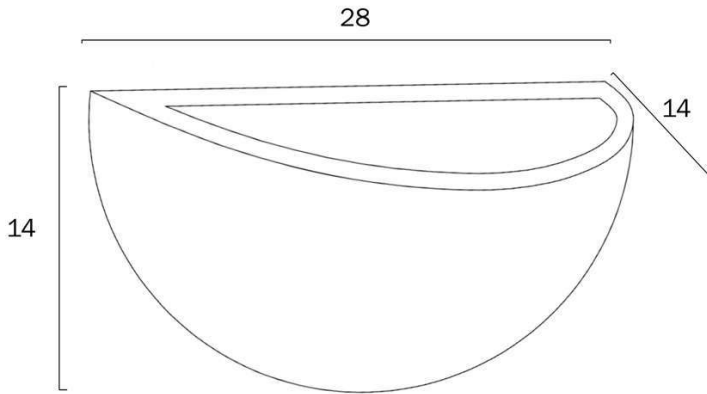

Last modification 2024-02-15

CAMERO WB-WH 9329501068724

Overview

Family name	Camero
Categories	Wall Lights
Mounting	Surface
Usage	Indoor Lighting

Color / Material

Fixture Color	White
Fixture Finish	Sand
Fixture Material	Gypsum

Size

Fixture Width (cm)	28.0
Fixture Height (cm)	14.0
Fixture Projection (cm)	14.0

Specification

Voltage Input	240V
Total Wattage (max)	20
Globe Type	E14
Globe / Light Source qty	1
Globe / Light Source included	No
Dimmable	Globe Dependant
Electrical Protection	CLASS I - HIGH VOLTAGE, EARTH REQUIRED
IP rating	IP20
Lead and Plug	No
Approvals	RCM
Assembly Required	No
Installation Required	Yes (by Licensed Electrician only)
Care Instructions	Do not use strong liquid cleaners, Wipe clean with a dry cloth
Replacement Warranty	*3 Years

Barcode

GTIN 9329501068724

Image -dimensions

Note: Dimensions are only a guide and may vary due to manufacturing variations.