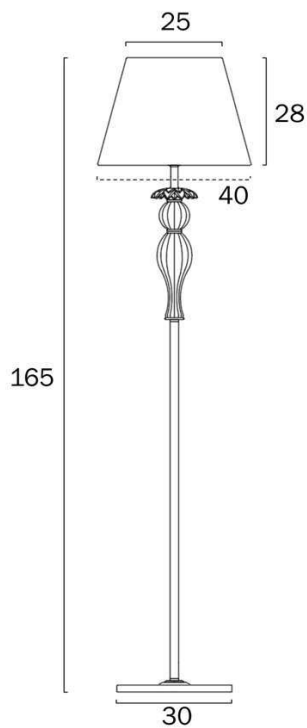

Overview

Family name	Cadiz
Categories	Floor Lamps
Switch	Foot Switch
Usage	Indoor Lighting
ERAC Product Registration	SAA-210304-EA

Color / Material

Fixture Color	Chrome, White
Fixture Finish	Gloss
Fixture Material	Iron, Glass, Fabric
Cable Color	Black
Cable Material	PVC

Size

Fixture Diameter (cm)	40.0
Fixture Height (cm)	165.0
Base Diameter (cm)	30.0
Shade Top (cm)	25.0
Shade Bottom (cm)	40.0
Shade Height (cm)	28.0
Height Adjustable?	No
Cable Length (cm)	200 (50+Foot Switch+150)

Specification

Voltage Input	240V
Total Wattage (max)	25

All representations within this document are subject to copyright. ELECTRICAL INSTALLATIONS MUST BE PERFORMED BY A QUALIFIED ELECTRICAL CONTRACTOR AND INSTALLED IN ACCORDANCE WITH AS/NZS 3000.
NOTE : All images , descriptions and dimensions are indicative. Please check latest version of item detail on Telbix website prior to ordering or installation.

Barcode

GTIN 9329501068205

Image -dimensions

Note: Dimensions are only a guide and may vary due to manufacturing variations.