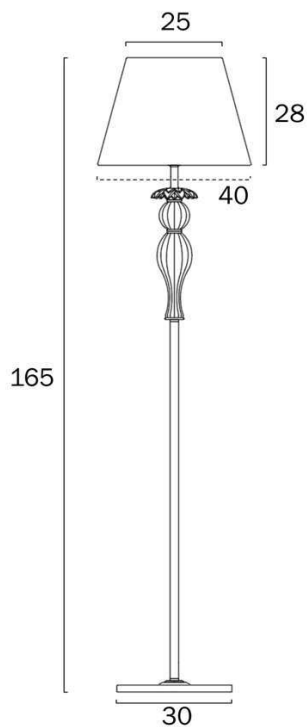

Globe / Light Source qty	1
Globe / Light Source included	No
Dimmable	Globe Dependant
Electrical Protection	CLASS II - DOUBLE INSULATED, EARTH NOT REQUIRED
IP rating	IP20
Lead and Plug	Yes
Approvals	RCM
Assembly Required	Yes
Care Instructions	Do not use strong liquid cleaners, Wipe clean with a dry cloth
Replacement Warranty	*3 Years

Barcode

GTIN 9329501068182

Image -dimensions

Note: Dimensions are only a guide and may vary due to manufacturing variations.