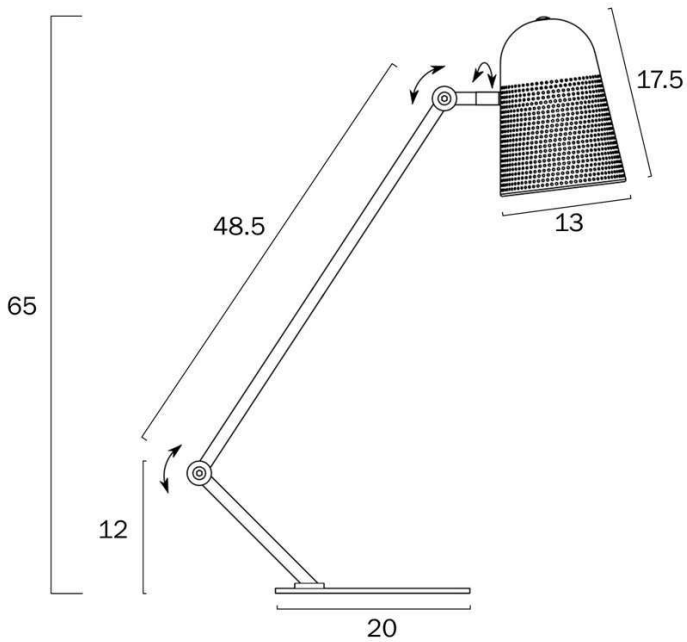

Approvals	RCM
Care Instructions	Do not use strong liquid cleaners, Wipe clean with a dry cloth
Replacement Warranty	*3 Years

Barcode

GTIN 9329501066867

Image -dimensions

Note: Dimensions are only a guide and may vary due to manufacturing variations.