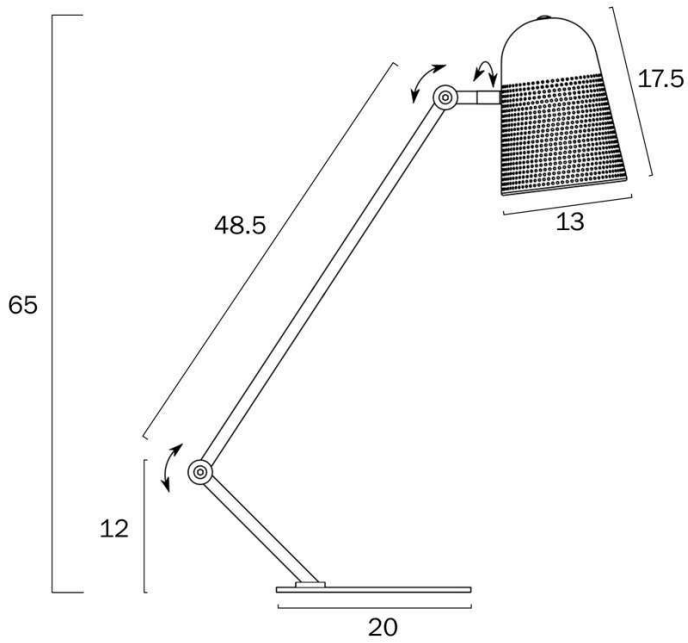

Last modification 2023-11-11

CADENA TL-BK 9329501066850

The Cadena Table and Floor Lamp, with a micro perforated shade, offers adjustable angles for perfect illumination. Available in black or off-white, this versatile fixture complements any space with elegance and functionality. Upgrade your lighting with Cadena's timeless design.

Overview

Family name	Cadena
Categories	Table Lamps
Usage	Indoor Lighting
ERAC Product Registration	SAA-210304-EA

Color / Material

Fixture Color	Black
Fixture Finish	Sand
Fixture Material	Iron

Size

Fixture Height (cm)	65.0
Base Diameter (cm)	20.0
Shade Diameter (cm)	13.0
Shade Height (cm)	17.5
Height Adjustable?	Yes

Specification

Voltage Input	240V
Total Wattage (max)	25
Globe Type	E27
Globe / Light Source qty	1
Globe / Light Source included	No
Dimmable	Globe Dependant
IP rating	IP20
Lead and Plug	Yes
Approvals	RCM

All representations within this document are subject to copyright. ELECTRICAL INSTALLATIONS MUST BE PERFORMED BY A QUALIFIED ELECTRICAL CONTRACTOR AND INSTALLED IN ACCORDANCE WITH AS/NZS 3000.
NOTE : All images , descriptions and dimensions are indicative. Please check latest version of item detail on Telbix website prior to ordering or installation.

Care Instructions

Do not use strong liquid cleaners, Wipe clean with a dry cloth

Replacement Warranty

*3 Years

Barcode

GTIN

9329501066850

Image -dimensions

Note: Dimensions are only a guide and may vary due to manufacturing variations.