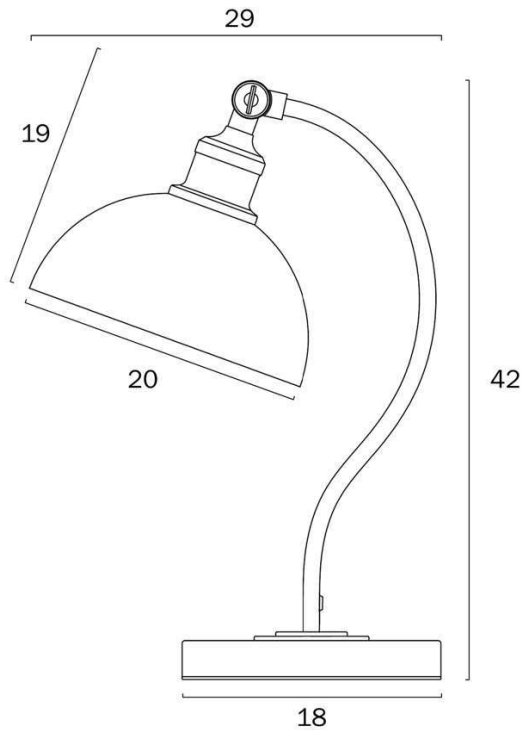

IP rating	IP20
Lead and Plug	Yes
Approvals	RCM
Care Instructions	Do not use strong liquid cleaners, Wipe clean with a dry cloth
Replacement Warranty	*3 Years

Barcode

GTIN 9329501069608

Image -dimensions

Note: Dimensions are only a guide and may vary due to manufacturing variations.