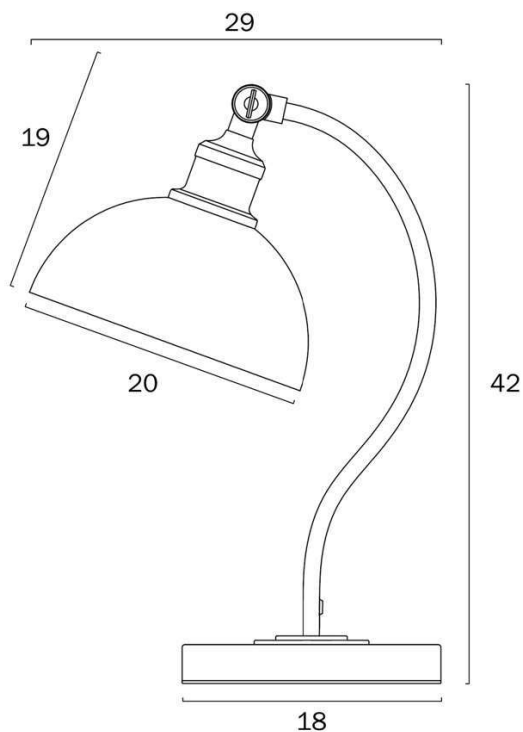

Electrical Protection	CLASS II - DOUBLE INSULATED, EARTH NOT REQUIRED
IP rating	IP20
Lead and Plug	Yes
Approvals	RCM
Care Instructions	Do not use strong liquid cleaners, Wipe clean with a dry cloth
Replacement Warranty	*3 Years

Barcode

GTIN 9329501069615

Image -dimensions

Note: Dimensions are only a guide and may vary due to manufacturing variations.