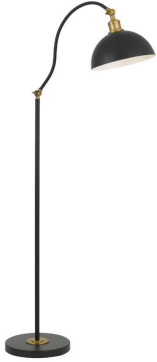

Last modification

2024-05-11

BREVIK FL-BK 9329501069646

Introducing the versatile Brevik range of table and floor lamps, blending sleek design with robust iron construction in a satin finish. These lamps not only exude style but also offer practicality with their adjustable shades. Available in a variety of modern colorways including timeless black, beige, green, and orange, the Brevik lamps are designed to enhance any interior decor scheme. Illuminate your space with both elegance and functionality with the Brevik range.

Overview

Family name	Brevik
Categories	Floor Lamps
Usage	Indoor Lighting
ERAC Product Registration	SAA-210304-EA

Color / Material

Fixture Color	Black
Fixture Pantone Color	RAL 7021
Fixture Finish	Satin
Fixture Material	Iron

Size

Fixture Length (cm)	38.0
Fixture Width (cm)	28.0
Fixture Height (cm)	155.0
Base Diameter (cm)	28.0
Shade Diameter (cm)	25.0
Cable Length (cm)	200

Specification

Voltage Input	240V
Total Wattage (max)	25
Globe Type	E27
Globe / Light Source qty	1
Globe / Light Source included	No
Dimmable	Globe Dependant