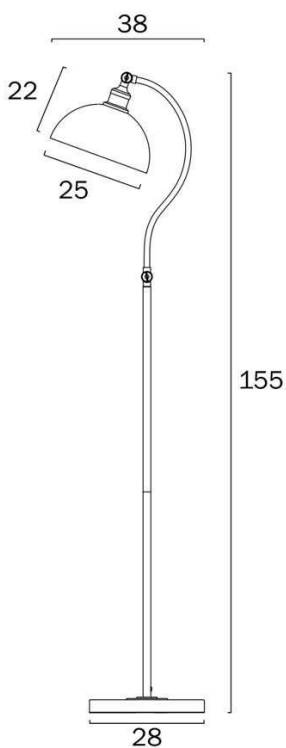

Size

Fixture Length (cm)	38.0
Fixture Width (cm)	28.0
Fixture Height (cm)	155.0
Base Diameter (cm)	28.0
Shade Diameter (cm)	25.0
Cable Length (cm)	200

Specification

Voltage Input	240V
Total Wattage (max)	25
Globe Type	E27
Globe / Light Source qty	1
Globe / Light Source included	No
Dimmable	Globe Dependant

Barcode

GTIN 9329501069646

Image -dimensions

Note: Dimensions are only a guide and may vary due to manufacturing variations.