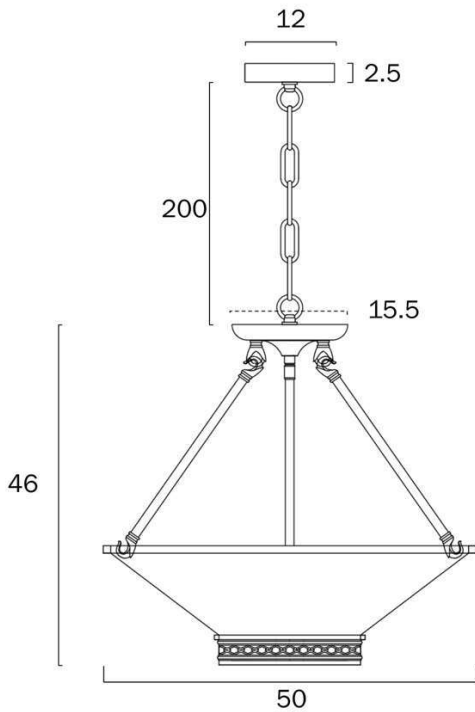

Overview

Family name	Bracci
Categories	Pendants
Usage	Indoor Lighting

Color / Material

Fixture Finish	Brass
Fixture Material	Solid Brass
Diffuser Color	Frost
Diffuser Material	Glass

Size

Fixture Width (cm)	50.0
Fixture Height (cm)	460.0
Suspension Length (cm)	200.0

Specification

Voltage Input	240V
Total Wattage (max)	100
Wattage	25
Globe Type	E27
Globe / Light Source qty	4
Globe / Light Source included	No
Dimmable	Globe Dependant
Electrical Protection	CLASS I - HIGH VOLTAGE, EARTH REQUIRED
IP rating	IP20
Lead and Plug	No

Image -dimensions

Note: Dimensions are only a guide and may vary due to manufacturing variations.