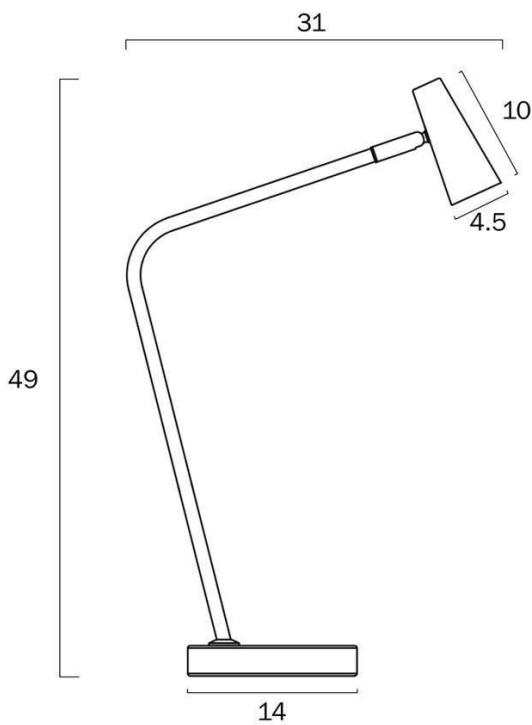

Color Kelvin	3000k
Dimmable	Touch
Electrical Protection	CLASS III - LOW VOLTAGE, <54v
IP rating	IP20
Lead and Plug	Yes
Approvals	RCM
Care Instructions	Do not use strong liquid cleaners, Wipe clean with a dry cloth
Replacement Warranty	*3 Years

Barcode

GTIN 9329501066966

Image -dimensions

Note: Dimensions are only a guide and may vary due to manufacturing variations.