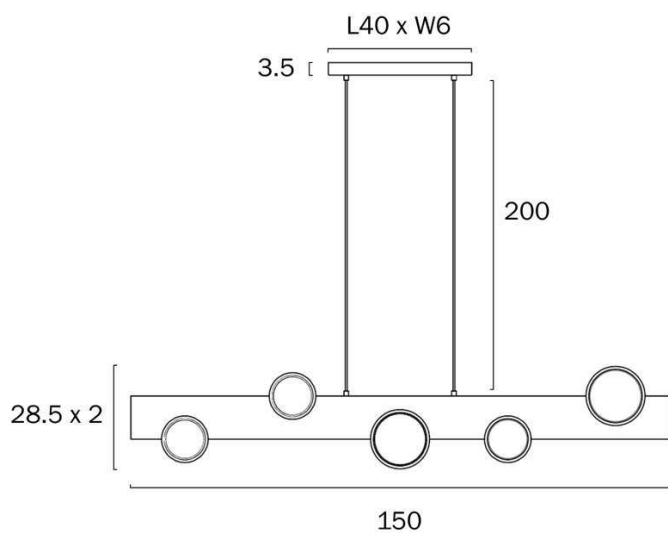

Lead and Plug	No
Approvals	RCM
Assembly Required	No
Box Contents	Instruction
Installation Required	Yes (by Licensed Electrician only)
Care Instructions	Do not use strong liquid cleaners, Wipe clean with a dry cloth
Replacement Warranty	*3 Years

Barcode

GTIN 9329501064672

Image -dimensions

Note: Dimensions are only a guide and may vary due to manufacturing variations.