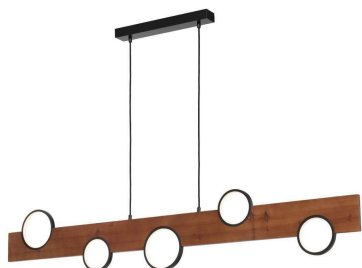

Last modification 2023-09-27

BERGEN PE150-WL 9329501064672

Overview

Family name	Bergen
Categories	Pendants
Usage	Indoor Lighting
ERAC Product Registration	SAA-220864-EA

Color / Material

Fixture Color	Black, Walnut
Fixture Material	Wood
Canopy Color	Black

Size

Fixture Length (cm)	150.0
Fixture Width (cm)	2.0
Fixture Height (cm)	28.5
Canopy Length (cm)	40.0
Canopy Projection (cm)	3.5
Canopy Width (cm)	6.0
Suspension Length (cm)	200.0
Height Adjustable?	Yes

Specification

Voltage Input	240V
Total Wattage (max)	34
Globe Type	LED
Globe / Light Source qty	1
Globe / Light Source included	Yes
Lumens	3060
Color Temperature	Warm White
Color Kelvin	3000k
Dimmable	Yes - TRIAC
Electrical Protection	CLASS I - HIGH VOLTAGE, EARTH REQUIRED
IP rating	IP20