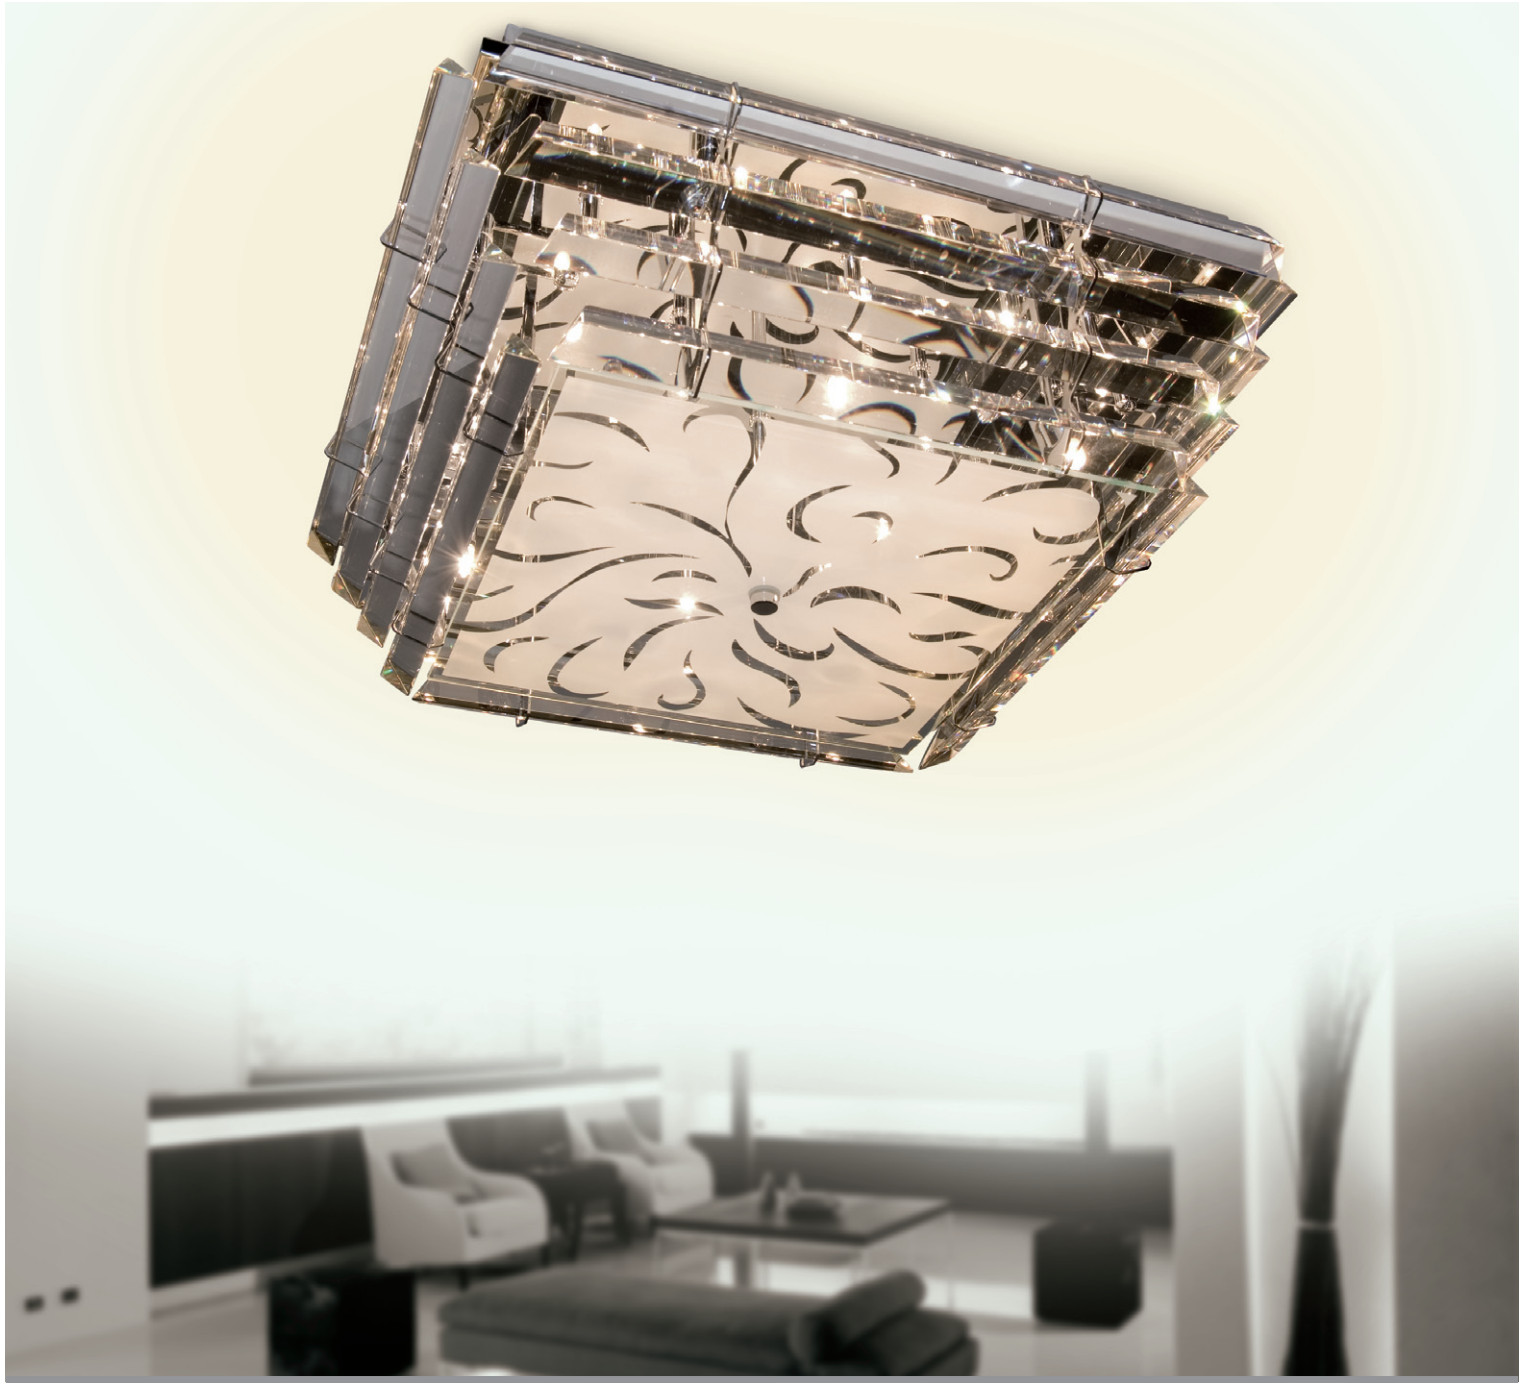

Atria

CLOSE TO CEILING

The Atria series inspires elegance and beauty. Modular crystal rods combined with pure glass plate are accented by crisp halogen lamps providing immediate aesthetic splendor.

Atria 8 CTC
8 x 20 w JC 12 volt
TR 210va

Atria 12 CTC
12 x 20 w JC 12 volt
TR 105va + TR 150va

Colours: Chrome with clear and frost glass.