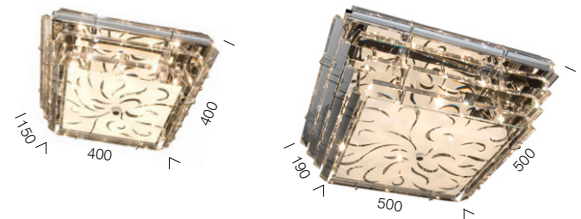

Atria

CLOSE TO CEILING

The Atria series inspires elegance and beauty. Modular crystal rods combined with pure glass plate are accented by crisp halogen lamps providing immediate aesthetic splendor.

Atria 8 CTC
8 x 20 w JC 12 volt
TR 210va

Atria 12 CTC
12 x 20 w JC 12 volt
TR 105va + TR 150va

Colours: Chrome with clear and frost glass.