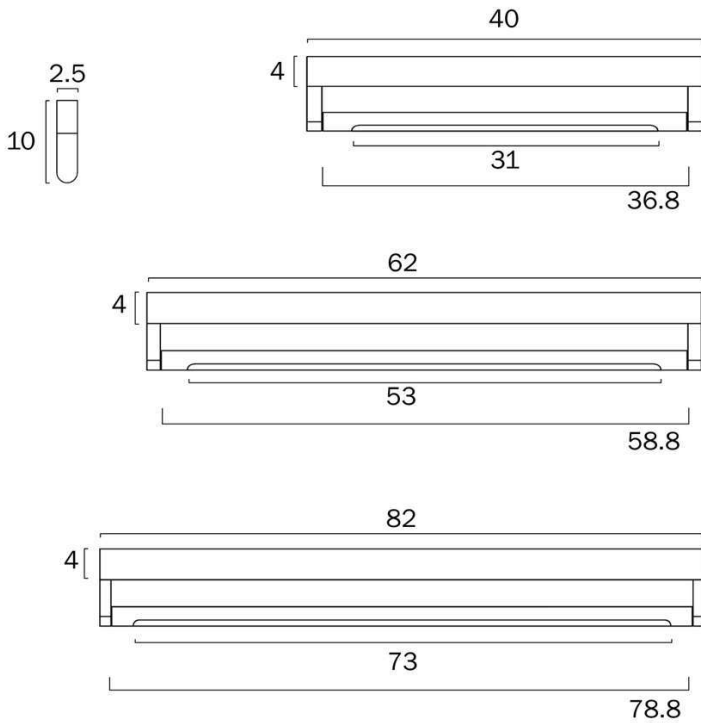

Size

Fixture Width (cm)	62.0
Fixture Height (cm)	2.5
Fixture Projection (cm)	10.0

Specification

Voltage Input	240V
Total Wattage (max)	12
Globe Type	LED integrated SMD
Globe / Light Source included	Yes
Lumens	892
Color Temperature	Warm White; Natural White; Cool White
Color Kelvin	3 CCT (3000k - 4000k - 5000k)
Color Rendering	>83
Dimmable	No
Electrical Protection	CLASS I - HIGH VOLTAGE, EARTH REQUIRED

GTIN 9329501067123

Image -dimensions

Note: Dimensions are only a guide and may vary due to manufacturing variations.