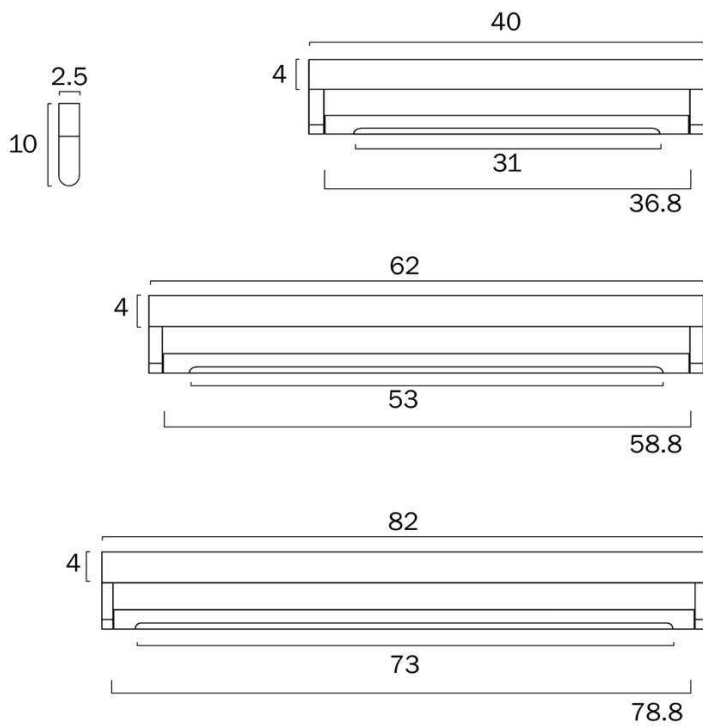

Size

Fixture Width (cm)	40.0
Fixture Height (cm)	2.5
Fixture Projection (cm)	10.0

Specification

Voltage Input	240V
Total Wattage (max)	8
Globe Type	LED integrated SMD
Globe / Light Source included	Yes
Lumens	519
Color Temperature	Warm White; Natural White; Cool White
Color Kelvin	3 CCT (3000k - 4000k - 5000k)
Color Rendering	>83
Dimmable	No
Electrical Protection	CLASS I - HIGH VOLTAGE, EARTH REQUIRED

GTIN 9329501067086

Image -dimensions

Note: Dimensions are only a guide and may vary due to manufacturing variations.