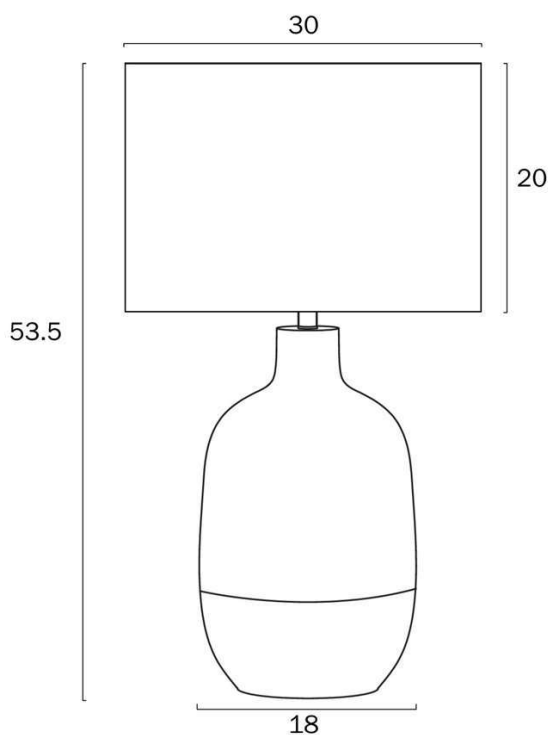

Size

Fixture Diameter (cm)	30.0
Fixture Height (cm)	53.5
Base Diameter (cm)	18.0
Base Height (cm)	30.5
Shade Diameter (cm)	30.0
Shade Height (cm)	20.0
Cable Length (cm)	180 (30+Inline Switch+150)

Specification

Voltage Input	240V
Wattage (max)	25
Globe Type	E27
Globe / Light Source qty	1

All representations within this document are subject to copyright. ELECTRICAL INSTALLATIONS MUST BE PERFORMED BY A QUALIFIED ELECTRICAL CONTRACTOR AND INSTALLED IN ACCORDANCE WITH AS/NZS 3000.
NOTE : All images , descriptions and dimensions are indicative. Please check latest version of item detail on Telbix website prior to ordering or installation.

Barcode

GTIN 9329501059593

Image -dimensions

Note: Dimensions are only a guide and may vary due to manufacturing variations.