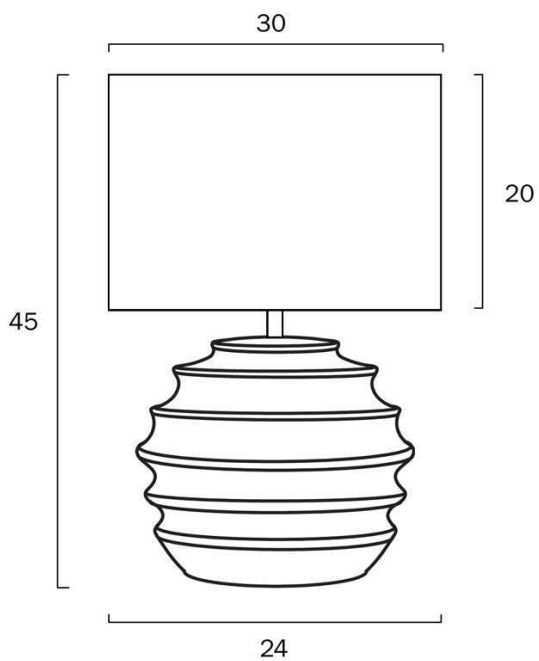

Electrical Protection	CLASS II - DOUBLE INSULATED, EARTH NOT REQUIRED
IP rating	IP20
Lead and Plug	Yes
Approvals	RCM
Assembly Required	Yes
Box Contents	Instruction
Care Instructions	Do not use strong liquid cleaners,Wipe clean with a dry cloth
Warranty	3 Years

Barcode

GTIN 9329501059791

Image -dimensions

Note: Dimensions are only a guide and may vary due to manufacturing variations.