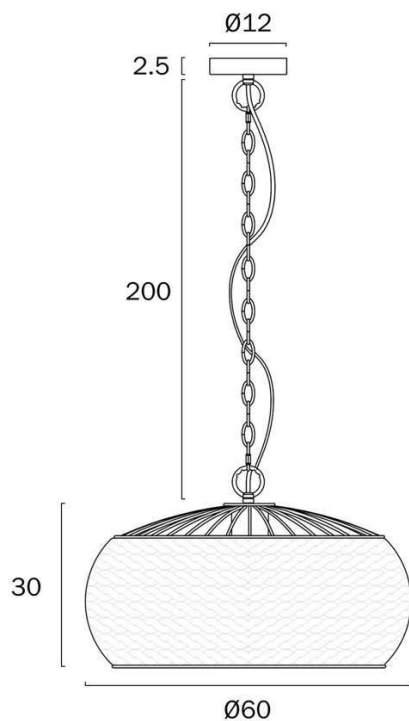

Globe / Light Source qty	1
Globe / Light Source included	No
Dimmable	Globe Dependant
Electrical Protection	CLASS I - HIGH VOLTAGE, EARTH REQUIRED
IP rating	IP20
Lead and Plug	No
Approvals	RCM
Assembly Required	Yes
Installation Required	Yes (by Licensed Electrician only)
Care Instructions	Do not use strong liquid cleaners, Wipe clean with a dry cloth
Replacement Warranty	*3 Years

Barcode

GTIN 9329501072011

Image -dimensions

Note: Dimensions are only a guide and may vary due to manufacturing variations.